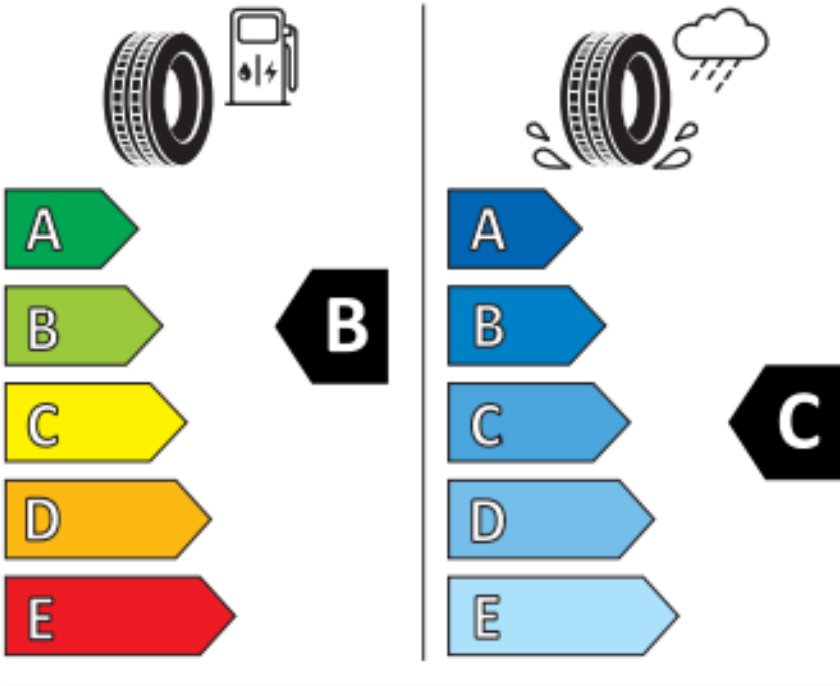

MG EHS Comfort:

ENERG 

MAXXIS

ETP00085400

215/60R17 96 H

C1

2020/740

MG EHS Luxury:

ENERG ⚡

MICHELIN

677456

235/50R18 97 W

C1

2020/740