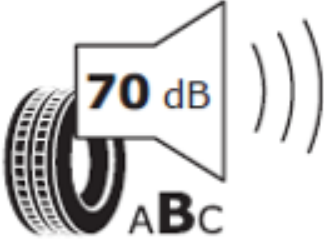

MG ZS EV Comfort:

ENERG ⚡

MAXXIS

TP00296900

215/55R17 94 V

C1

2020/740