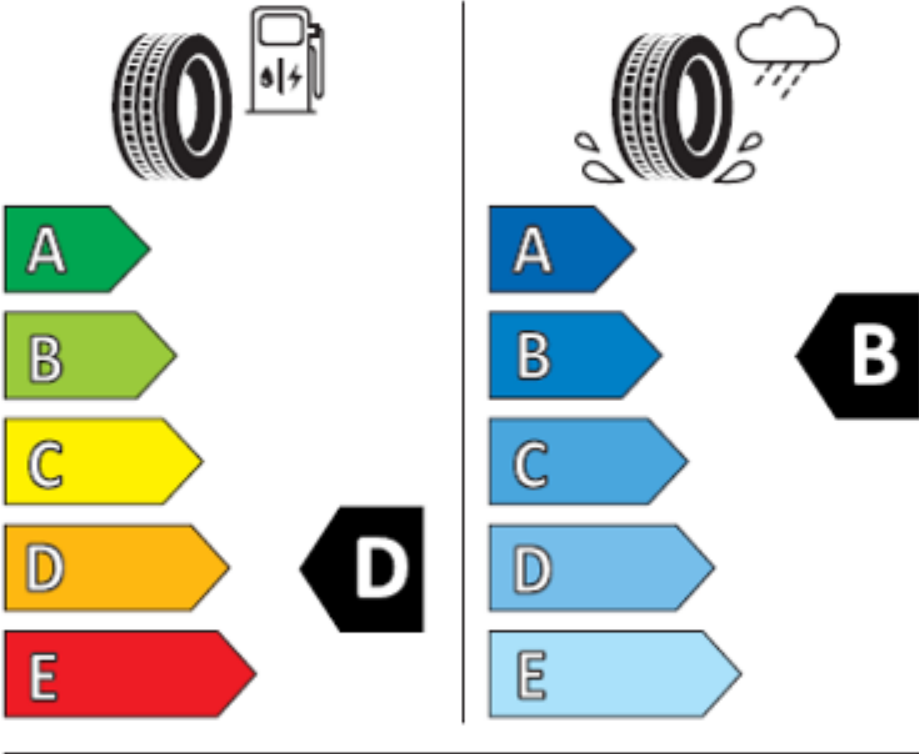

MG ZS EV Comfort:

ENERG ⚡

MAXXIS

TP00296900

215/55R17 94 V

C1

2020/740